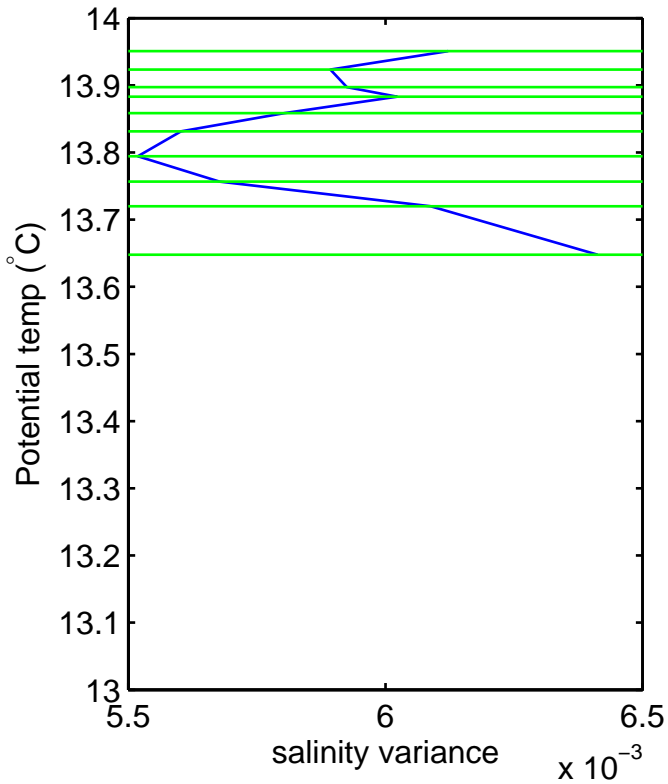

Salinity Variance on Theta

OW chosen levels -6900281

OW chosen levels -6900281

OW chosen levels -6900281