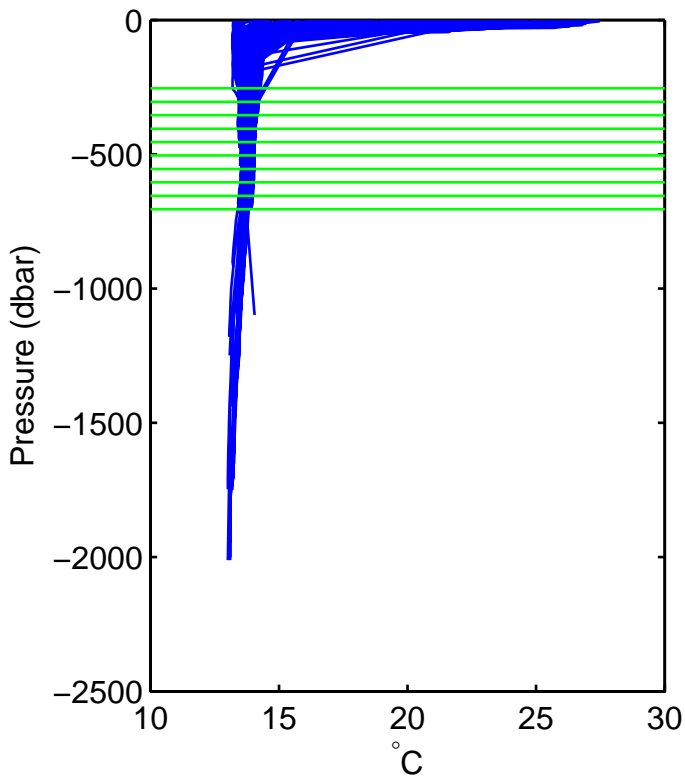

Salinity Variance on Theta

OW chosen levels -6900281

OW chosen levels -6900281

OW chosen levels -6900281