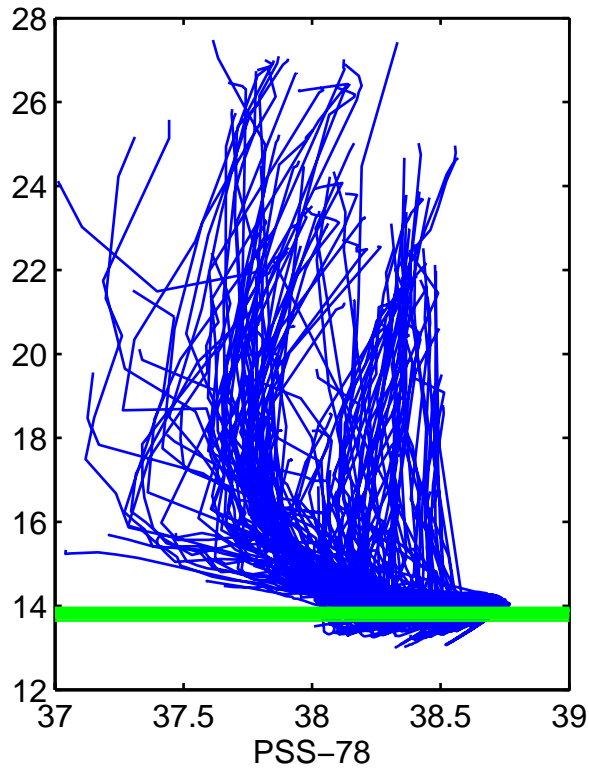

Salinity Variance on Theta

OW chosen levels -6900281

OW chosen levels -6900281

OW chosen levels -6900281