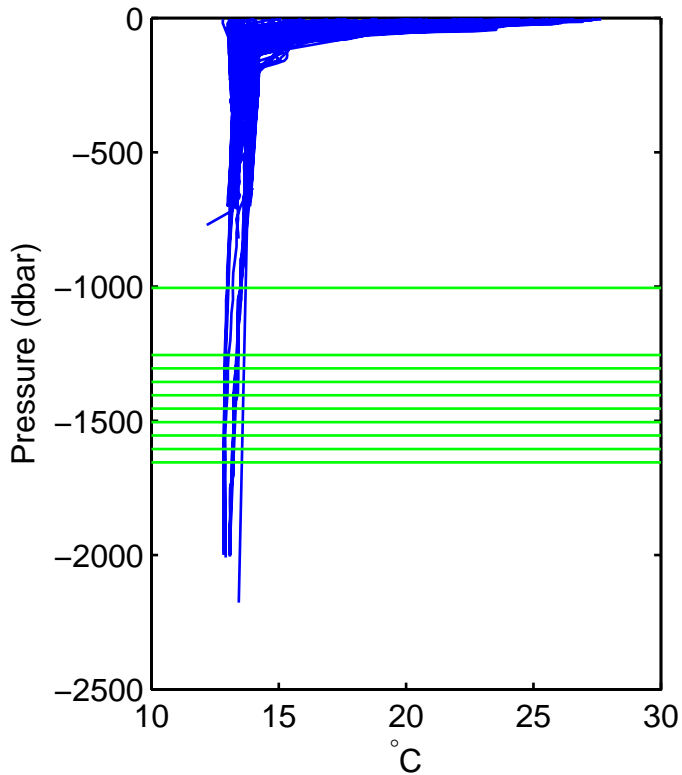

Salinity Variance on Theta

OW chosen levels -6900282

OW chosen levels -6900282

OW chosen levels -6900282