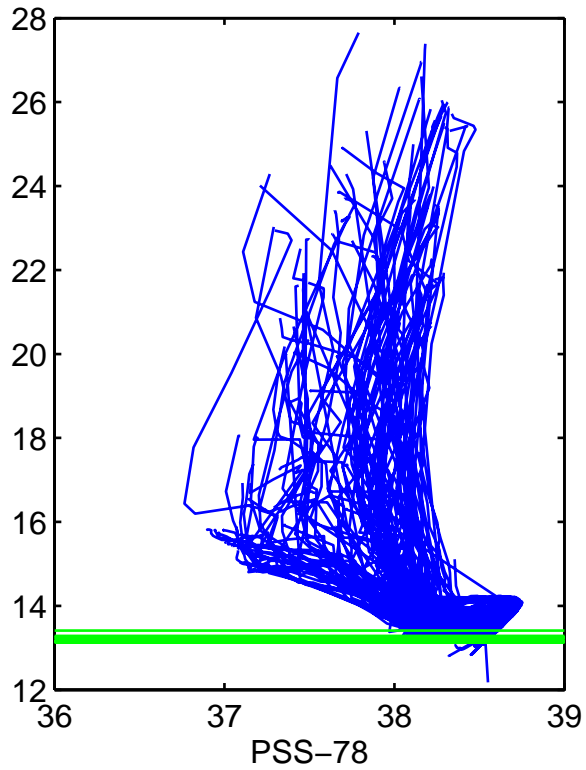

Salinity Variance on Theta

OW chosen levels -6900282

OW chosen levels -6900282

OW chosen levels -6900282