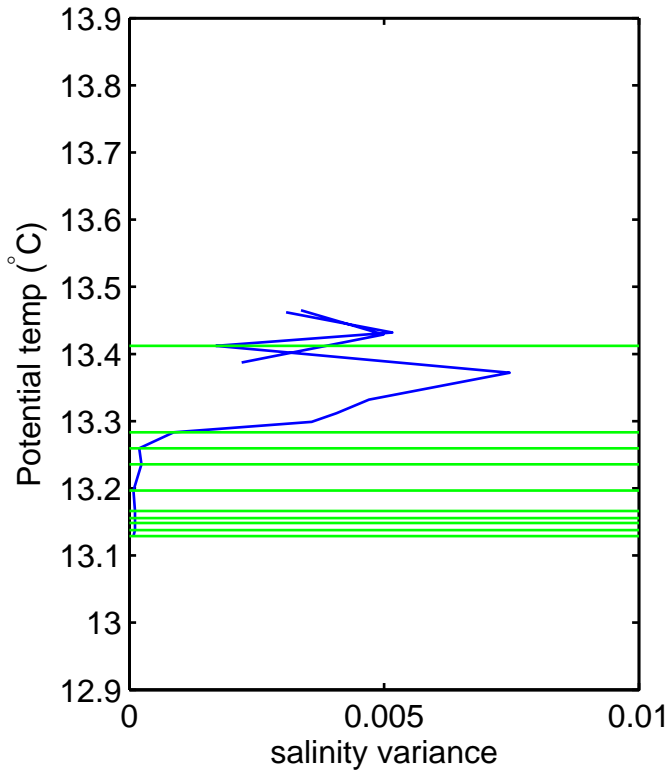

Salinity Variance on Theta

OW chosen levels -6900282

OW chosen levels -6900282

OW chosen levels -6900282