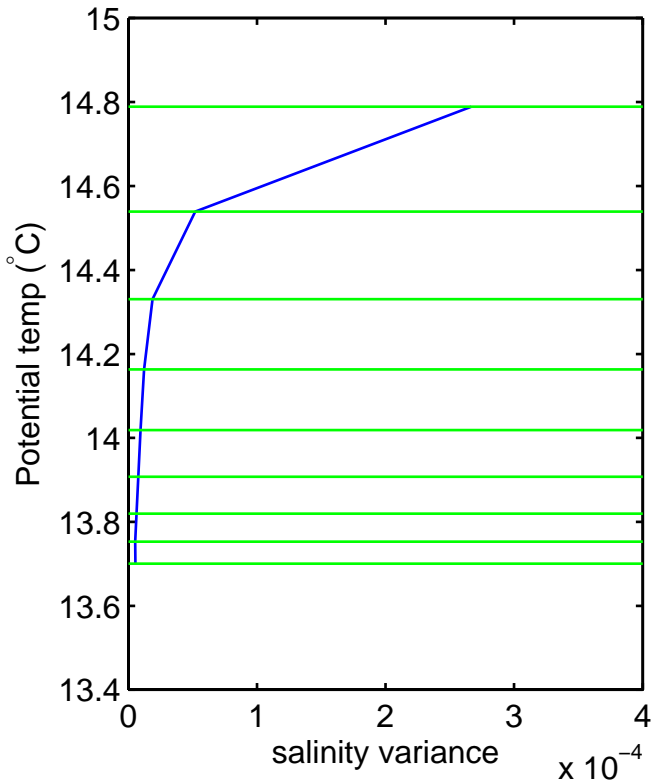

Salinity Variance on Theta

OW chosen levels -6900302

OW chosen levels -6900302

OW chosen levels -6900302