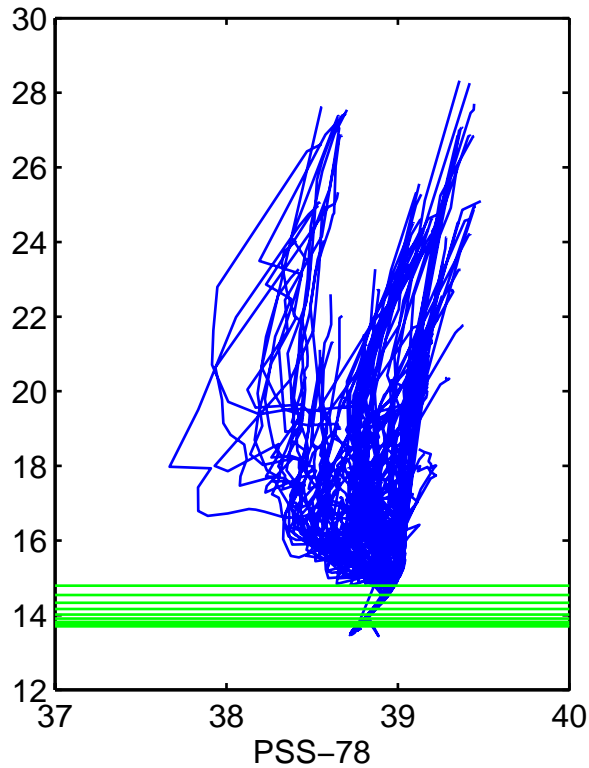

Salinity Variance on Theta

OW chosen levels -6900302

OW chosen levels -6900302

OW chosen levels -6900302