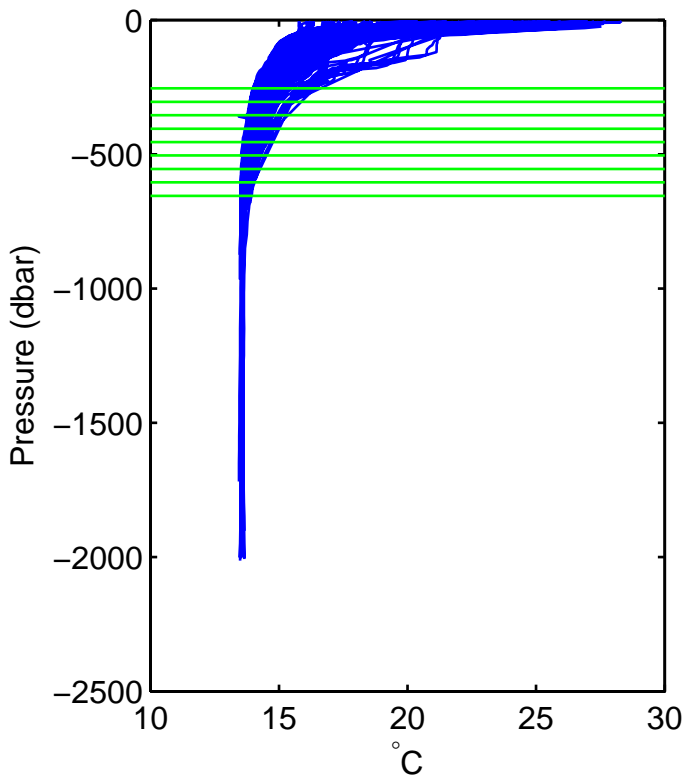

Salinity Variance on Theta

OW chosen levels -6900302

OW chosen levels -6900302

OW chosen levels -6900302