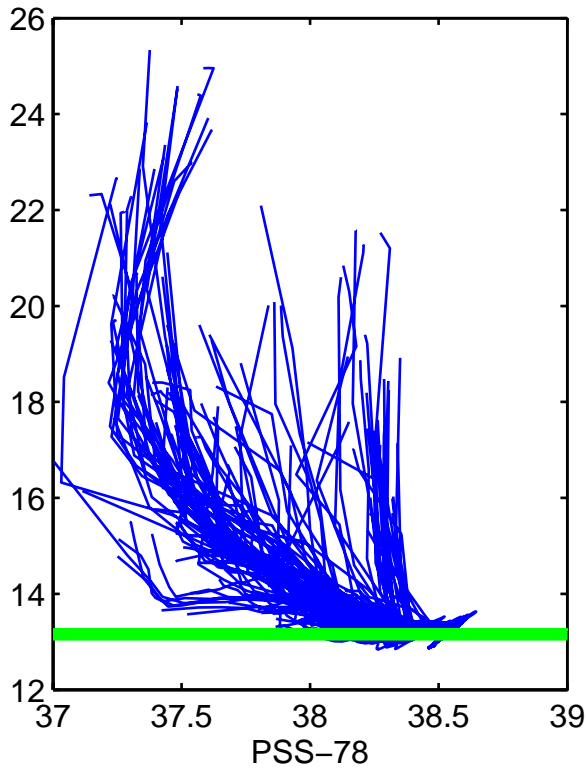

Salinity Variance on Theta

OW chosen levels -6900457

OW chosen levels -6900457

OW chosen levels -6900457