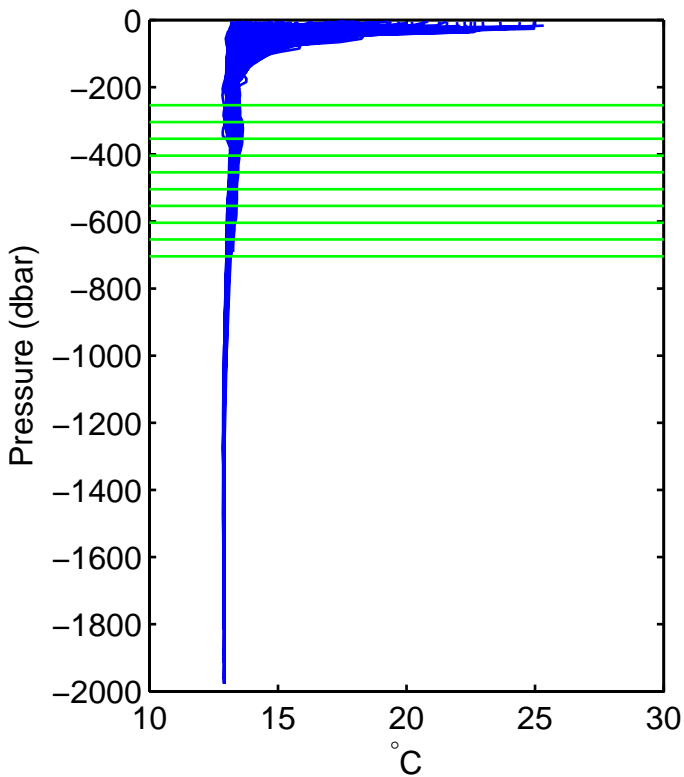

Salinity Variance on Theta

OW chosen levels -6900457

OW chosen levels -6900457

OW chosen levels -6900457