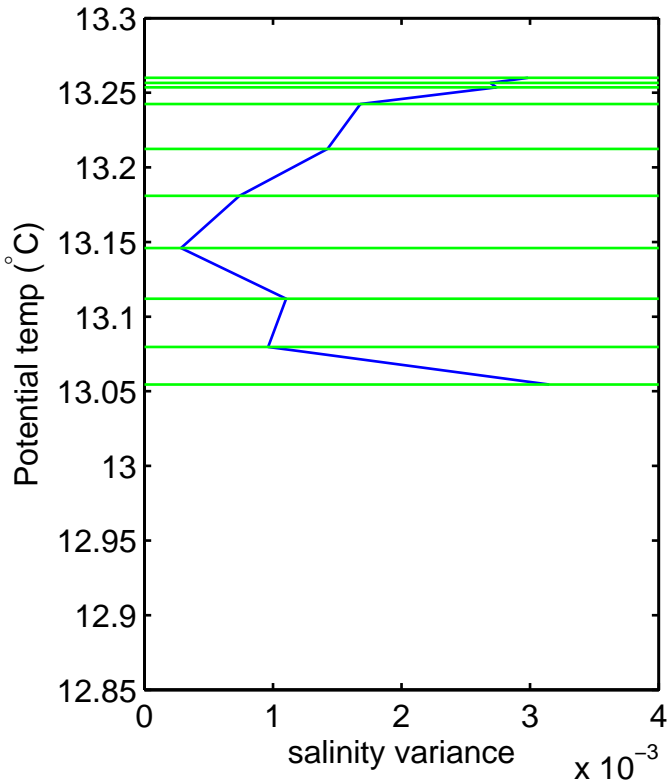

Salinity Variance on Theta

OW chosen levels -6900457

OW chosen levels -6900457

OW chosen levels -6900457